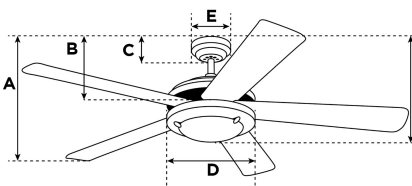

### Specifications

Size .....	76 cm
Blades.....	Reversible MDF Blades (White/Light Maple)
Blade Pitch.....	18°
Approved Location.....	Indoor
Suggested Room Size.....	For rooms up to 10 m <sup>2</sup>
Down Rod.....	10 cm
Installation.....	Dual Mount System
Max. Ceiling Angle.....	18°
Lead Wire.....	15 cm
Light Bulb Usage.....	Use (1) E27 Base Lamp, 60 Watt Maximum (not included)
Control .....	Remote/Wall Control Adaptable
Motor Finish.....	White
Motor Material .....	Silicon Steel Motor 153mm x 12mm
Reverse Airflow.....	Yes
Noise Level.....	44 db(A)
Capacitor .....	Dual
Weight net/gross.....	5,5 / 6 kg
Box Dimensions.....	23,5 x 20,5 x 39,5 cm
EAN Code.....	4895105608949

### Warranty

Ceiling fans backed by our extended Warranty have a 10 year motor warranty and a 2-year warranty on all other parts.

A. Top of Canopy to Bottom of Blades .....	25 cm
B. Top of Canopy to Bottom of Switch House .....	N/A
C. Top of Canopy to Bottom of Canopy .....	6,2 cm
D. Width of Motor Housing.....	17 cm
E. Width of Canopy.....	13 cm
F. Top of Canopy to Bottom of Glass .....	38 cm