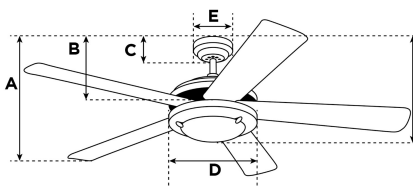

Item Number 7253040

Celestia Ceiling Fan

112 cm Chrome Finish Wengue Blades Opal Frosted Glass

Specifications

Size	112 cm
Blades.....	MDF Blades (Wengue)
Blade Pitch.....	12°
Approved Location.....	Indoor
Suggested Room Size.....	For rooms up to 20 m²
Down Rod.....	Hugger
Installation.....	Hugger
Max. Ceiling Angle.....	N/A
Lead Wire.....	15 cm
Light Bulb Usage.....	Includes (2) E27 Base CFL Lamps, 11 Watt
Control	Remote Control Included
Motor Finish.....	Chrome
Motor Material	Cold Rolled Steel Motor 153mm x 12mm
Reverse Airflow.....	Yes
Noise Level.....	51 db(A)
Capacitor	Single
Weight net/gross.....	6,5 / 8 kg
Box Dimensions.....	30,5 x 29,3 x 50 cm
EAN Code.....	4895105604811

Warranty

Ceiling fans backed by our extended Warranty have a 10 year motor warranty and a 2-year warranty on all other parts.

A. Top of Canopy to Bottom of Blades	24 cm
B. Top of Canopy to Bottom of Switch House	28 cm
C. Top of Canopy to Bottom of Canopy	12 cm
D. Width of Motor Housing.....	25 cm
E. Width of Canopy.....	15 cm
F. Top of Canopy to Bottom of Glass	35 cm