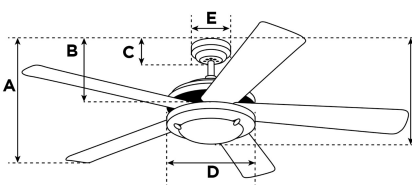

Item Number 7800840

FANtastic Ceiling Fan

132 cm Brushed Chrome Finish Silver Blades Opal Frosted Glass

Specifications

Size	132 cm
Blades.....	Plywood Blades (Silver)
Blade Pitch.....	13°
Approved Location.....	Indoor
Suggested Room Size.....	For rooms up to 36 m ²
Down Rod.....	10 cm
Installation.....	Down Rod Only
Max. Ceiling Angle.....	N/A
Lead Wire.....	15 cm
Light Bulb Usage.....	Includes 17,5 Watt Integrated LED
Control	Remote Control Included
Motor Finish.....	Brushed Chrome
Motor Material	125S DC Motor
Reverse Airflow.....	Yes
Noise Level.....	51 db(A)
Capacitor	N/A
Weight net/gross.....	6,2 / 7,3 kg
Box Dimensions.....	25,3 x 30,5 x 60,5 cm
EAN Code.....	4895105608642

Warranty

Ceiling fans backed by our extended Warranty have a 10 year motor warranty and a 2-year warranty on all other parts.

A. Top of Canopy to Bottom of Blades	32,6 cm
B. Top of Canopy to Bottom of Switch House	34,1 cm
C. Top of Canopy to Bottom of Canopy	52,3 cm
D. Width of Motor Housing.....	25,6 cm
E. Width of Canopy.....	15,6 cm
F. Top of Canopy to Bottom of Glass	39,5 cm