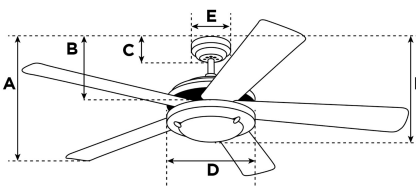

Item Number 7876340

Wengue Ceiling Fan

76 cm Chrome Finish Reversible Blades (Wengue/Beech)
Opal Frosted Glass

Specifications

Size.....	76 cm
Blades.....	Reversible MDF Blades (Wengue/Beech)
Blade Pitch.....	18°
Approved Location.....	Indoor
Suggested Room Size.....	For rooms up to 10 m ²
Down Rod.....	10 cm
Installation.....	Down Rod Only
Max. Ceiling Angle.....	18°
Lead Wire.....	15 cm
Light Bulb Usage.....	Includes (1) R7s Base 80 Watt Double Ended Halogen Lamp
Control	Remote/Wall Control Adaptable
Motor Finish.....	Chrome
Motor Material	Silicon Steel Motor 153mm x 10mm
Reverse Airflow.....	Yes
Noise Level.....	47 db(A)
Capacitor	Dual
Weight net/gross.....	4,7 / 5,4 kg
Box Dimensions.....	28,5 x 27,5 x 37,5 cm
EAN Code.....	4895105608048

Reversible Beech
Finish Blades

Energy Information

Voltage (Hz).....	230V / 50Hz
Airflow Efficiency.....	2.02 m ³ /Min/W
Electricity Use (excludes lights)	40 Watt
Airflow.....	79 m ³ /Min
Max rpm	280
Electricity consumption/year..	12.51 kWh

Warranty

Ceiling fans backed by our extended Warranty have a 10 year motor warranty and a 2-year warranty on all other parts.

A. Top of Canopy to Bottom of Blades	23 cm
B. Top of Canopy to Bottom of Switch House	26 cm
C. Top of Canopy to Bottom of Canopy	6,2 cm
D. Width of Motor Housing.....	17 cm
E. Width of Canopy.....	13 cm
F. Top of Canopy to Bottom of Glass	31 cm